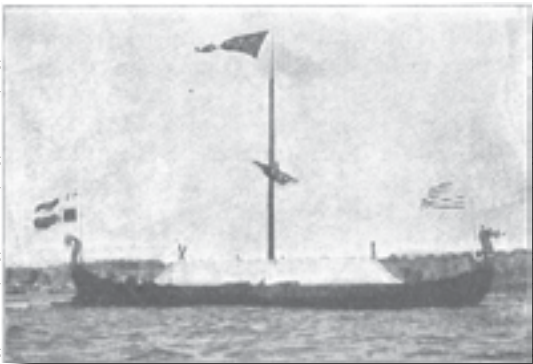

ROLLO THE VIKING

DIED 931 A.D.

Viking Ship

ROLLO THE VIKING

DIED 931 A.D.

Viking Ship