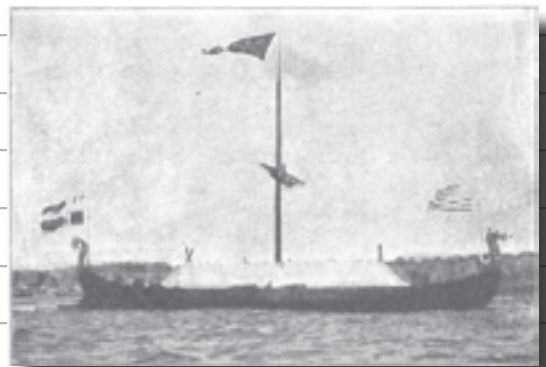

ROLLO THE VIKING

DIED 931 A.D.

Viking Ship

ROLLO THE VIKING

DIED 931 A.D.

Viking Ship